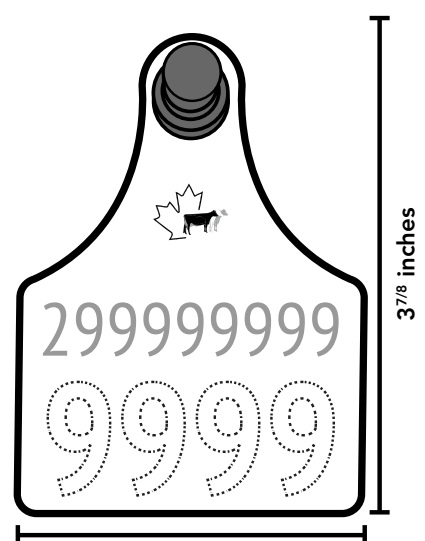

2 15/16 inches
XL Panel Front / Junior Panel Back