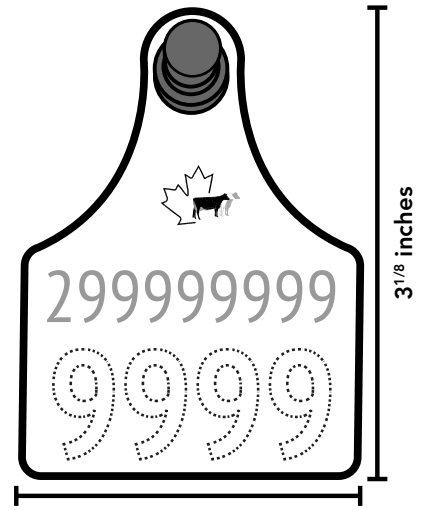

2 1/4 inches
Large Panel Front / Junior Panel Back