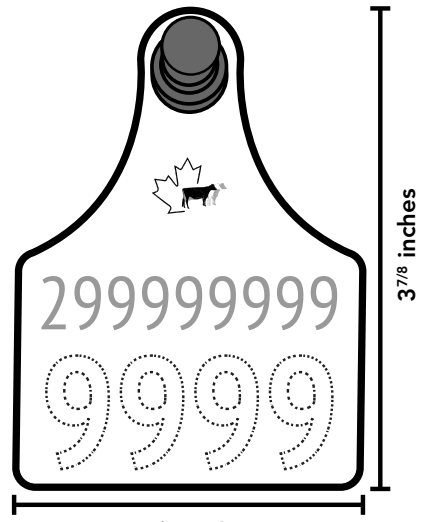

2 15/16 inches
XL Panel Front / Junior Panel Back